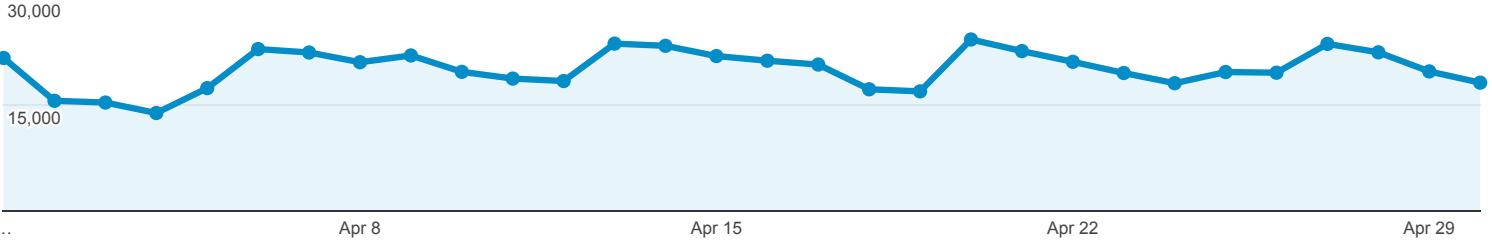

# Pages

All Sessions  
100.00%

Explorer

Pageviews

Page	Pageviews	Unique Pageviews	Avg. Time on Page	Entrances	Bounce Rate	% Exit	Page Value
	<b>597,819</b> % of Total: 100.00% (597,819)	<b>324,515</b> % of Total: 100.00% (324,515)	<b>00:00:54</b> Avg for View: 00:00:54 (0.00%)	<b>122,429</b> % of Total: 100.00% (122,429)	<b>39.98%</b> Avg for View: 39.98% (0.00%)	<b>20.48%</b> Avg for View: 20.48% (0.00%)	<b>\$0.00</b> % of Total: 0.00% (\$0.00)
1. <a href="#">/community/venta-de-vehiculos-racing/</a>	<b>33,739</b> (5.64%)	9,673 (2.98%)	00:00:29	4,050 (3.31%)	15.68%	9.44%	\$0.00 (0.00%)
2. <a href="#">/</a>	<b>22,070</b> (3.69%)	16,427 (5.06%)	00:01:11	15,183 (12.40%)	19.64%	21.57%	\$0.00 (0.00%)
3. <a href="#">/community/venta-de-piezas-y-o-articulos-racing/</a>	<b>13,494</b> (2.26%)	4,735 (1.46%)	00:00:37	1,166 (0.95%)	16.62%	10.20%	\$0.00 (0.00%)
4. <a href="#">/community/foros-en-español/</a>	<b>12,717</b> (2.13%)	5,387 (1.66%)	00:00:29	1,967 (1.61%)	10.17%	7.82%	\$0.00 (0.00%)
5. <a href="#">/do/espanol/comunidad-1090.html</a>	<b>11,679</b> (1.95%)	8,314 (2.56%)	00:00:59	1,256 (1.03%)	28.50%	11.82%	\$0.00 (0.00%)
6. <a href="#">/community/dragueo/</a>	<b>10,092</b> (1.69%)	4,286 (1.32%)	00:00:41	1,723 (1.41%)	16.19%	13.04%	\$0.00 (0.00%)
7. <a href="#">/community/compra-y-venta-de-usuarios/</a>	<b>9,188</b> (1.54%)	3,999 (1.23%)	00:00:17	599 (0.49%)	14.69%	5.19%	\$0.00 (0.00%)
8. <a href="#">/community/login.php?do=login</a>	<b>8,540</b> (1.43%)	4,734 (1.46%)	00:00:17	62 (0.05%)	9.68%	2.89%	\$0.00 (0.00%)
9. <a href="#">/community/circuito-local/</a>	<b>8,230</b> (1.38%)	3,386 (1.04%)	00:00:45	1,607 (1.31%)	25.14%	16.60%	\$0.00 (0.00%)
10. <a href="#">/community/honderos/</a>	<b>7,546</b> (1.26%)	2,472 (0.76%)	00:00:51	826 (0.67%)	6.30%	8.80%	\$0.00 (0.00%)