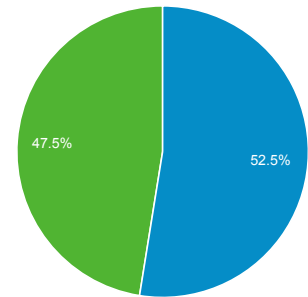

Apr 1, 2015 - Apr 30, 2015

Audience Overview

All Sessions
100.00%

Overview

Sessions
123,719

Users
76,651

Pageviews
597,819

Pages / Session
4.83

Avg. Session Duration
00:03:32

Bounce Rate
39.98%

% New Sessions
52.53%

■ New Visitor ■ Returning Visitor

Language	Sessions	% Sessions
1. (not set)	82,436	66.63%
2. es	10,866	8.78%
3. en-us	9,481	7.66%
4. es-419	6,291	5.08%
5. es-es	5,284	4.27%
6. c	5,091	4.11%
7. es-us	1,745	1.41%
8. es-do	669	0.54%
9. en	606	0.49%
10. es-mx	323	0.26%