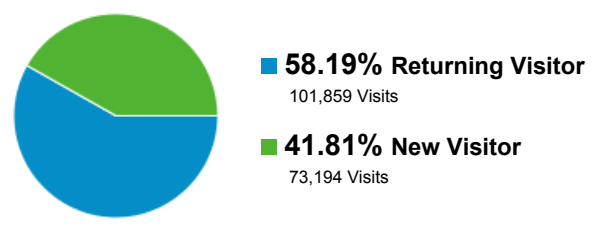

Audience Overview

100.00% of visits

Overview

87,844 people visited this site

Language	Visits	% Visits
1. es	54,148	30.93%
2. en-us	38,690	22.10%
3. (not set)	38,059	21.74%
4. es-es	24,995	14.28%
5. en	6,290	3.59%
6. es-419	5,048	2.88%
7. es-us	2,883	1.65%
8. en_us	1,070	0.61%
9. es-mx	767	0.44%
10. es-ar	521	0.30%